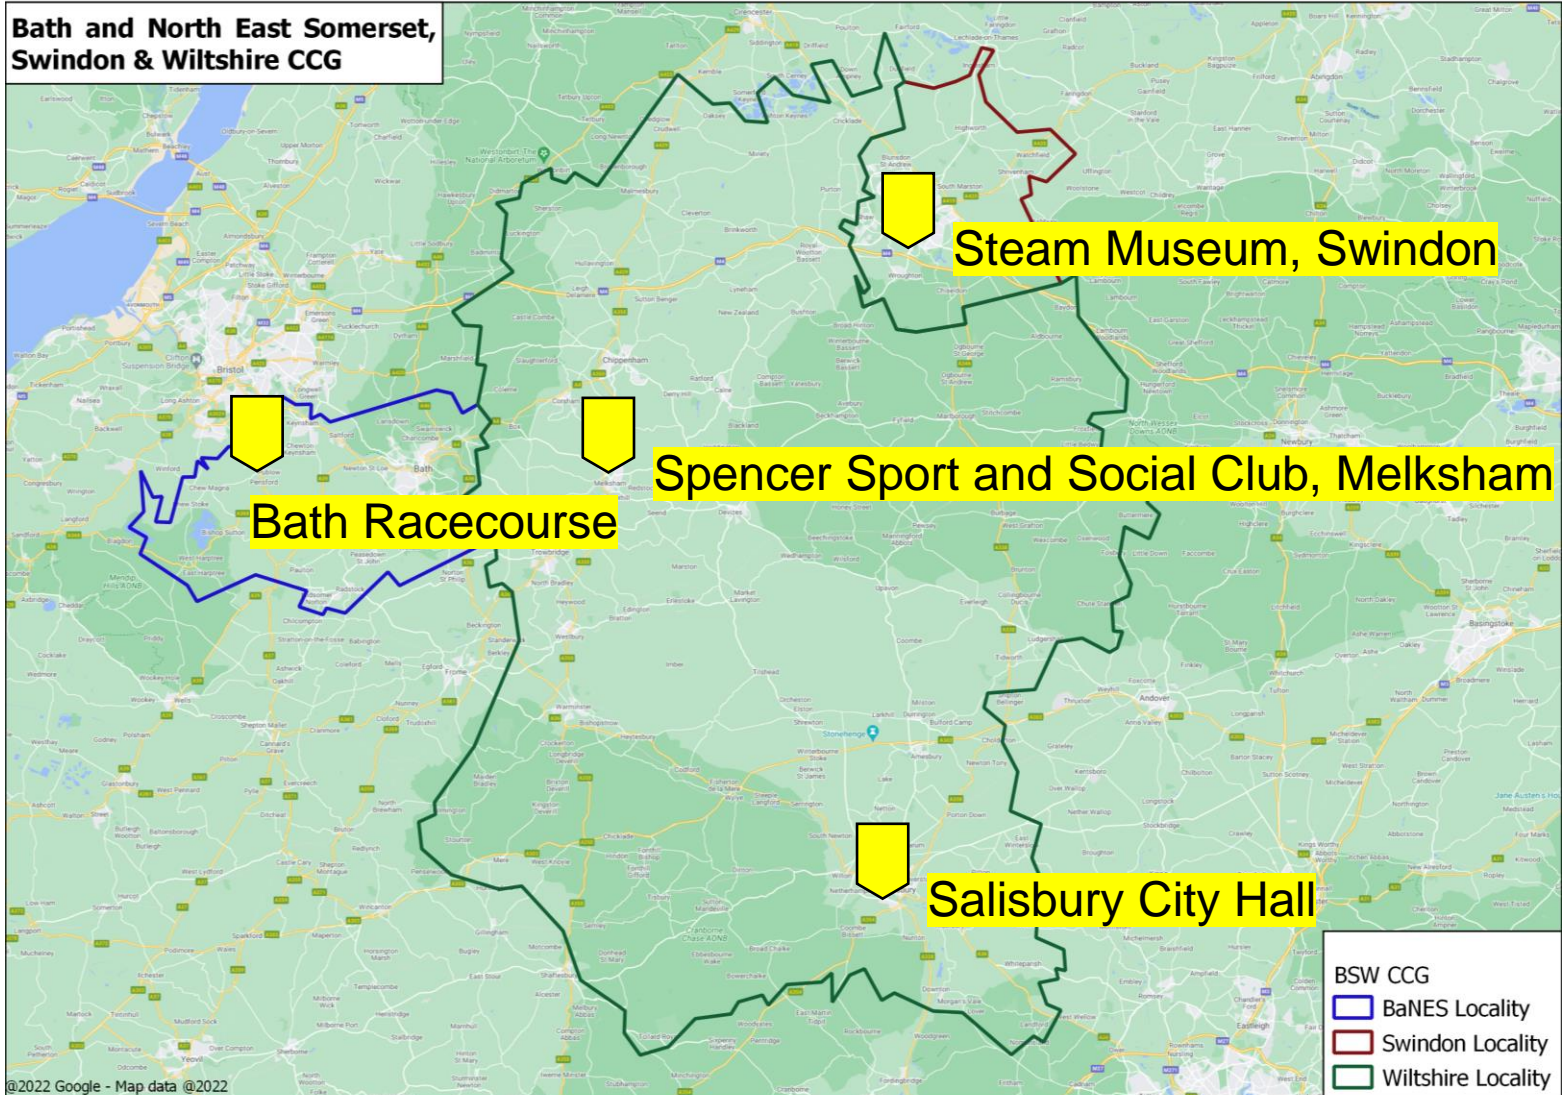

Covid-19 vaccinations for 12 to 15-year-olds during February half term

Steam Museum, Swindon

Tuesday 15 February
Saturday 19 February
Tuesday 22 February
Saturday 26 February

(No walk-ins. Please book appointments in advance.)

Spencer Sport and Social Club, Melksham

Tuesday 15 February (6pm – 8.30pm)
Thursday 17 February (6pm – 8.30pm)
Tuesday 22 February (2pm – 8pm)
Wednesday 23 February (2pm – 8pm)
Thursday 24 February (6pm – 8.30pm)
Saturday 26 February (10am – 4pm)

(Open for walk-ins)

Salisbury City Hall

Open for walk-ins every day from 8.30am

Bath Racecourse

Open for walk-ins and appointments every day. Please check opening times online before visiting.